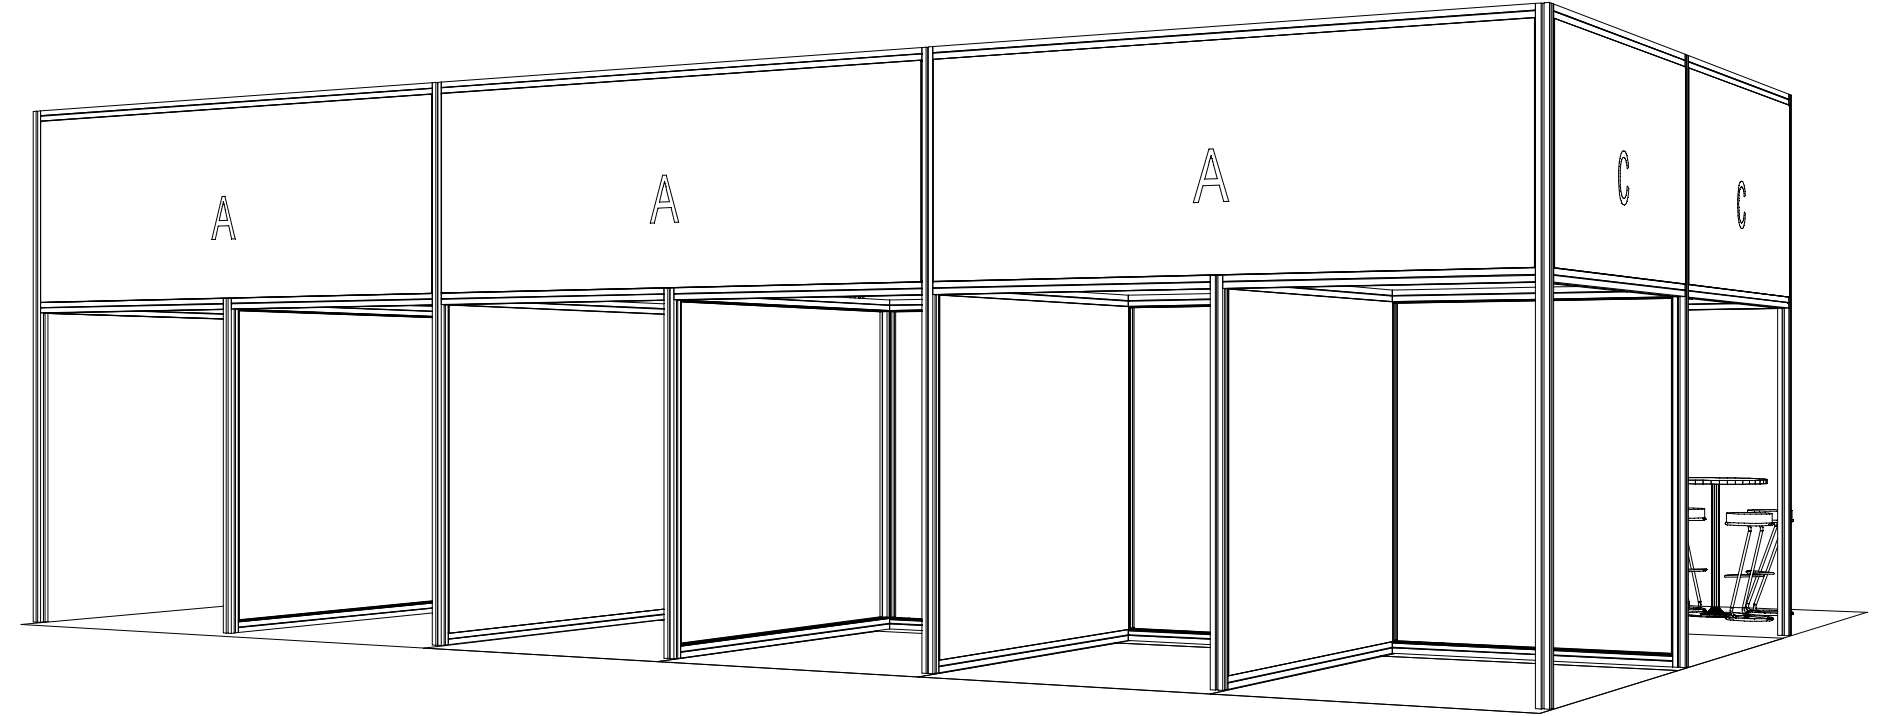

FRONT VIEW

TOP VIEW

IMPRESSION

IMPRESSION

GRAPHIC SIZE BANNER:

- A 3880 x 1420 mm (WxH)**
- B 2890 x 2340 mm (WxH)**
- C 2890 x 1420 mm (WxH)**
- D 1900 x 2340 mm (WxH)**

EUROPEAN UTILITY WEEK
 STAND B.B35
 SCALE 1 : 50 @ A2