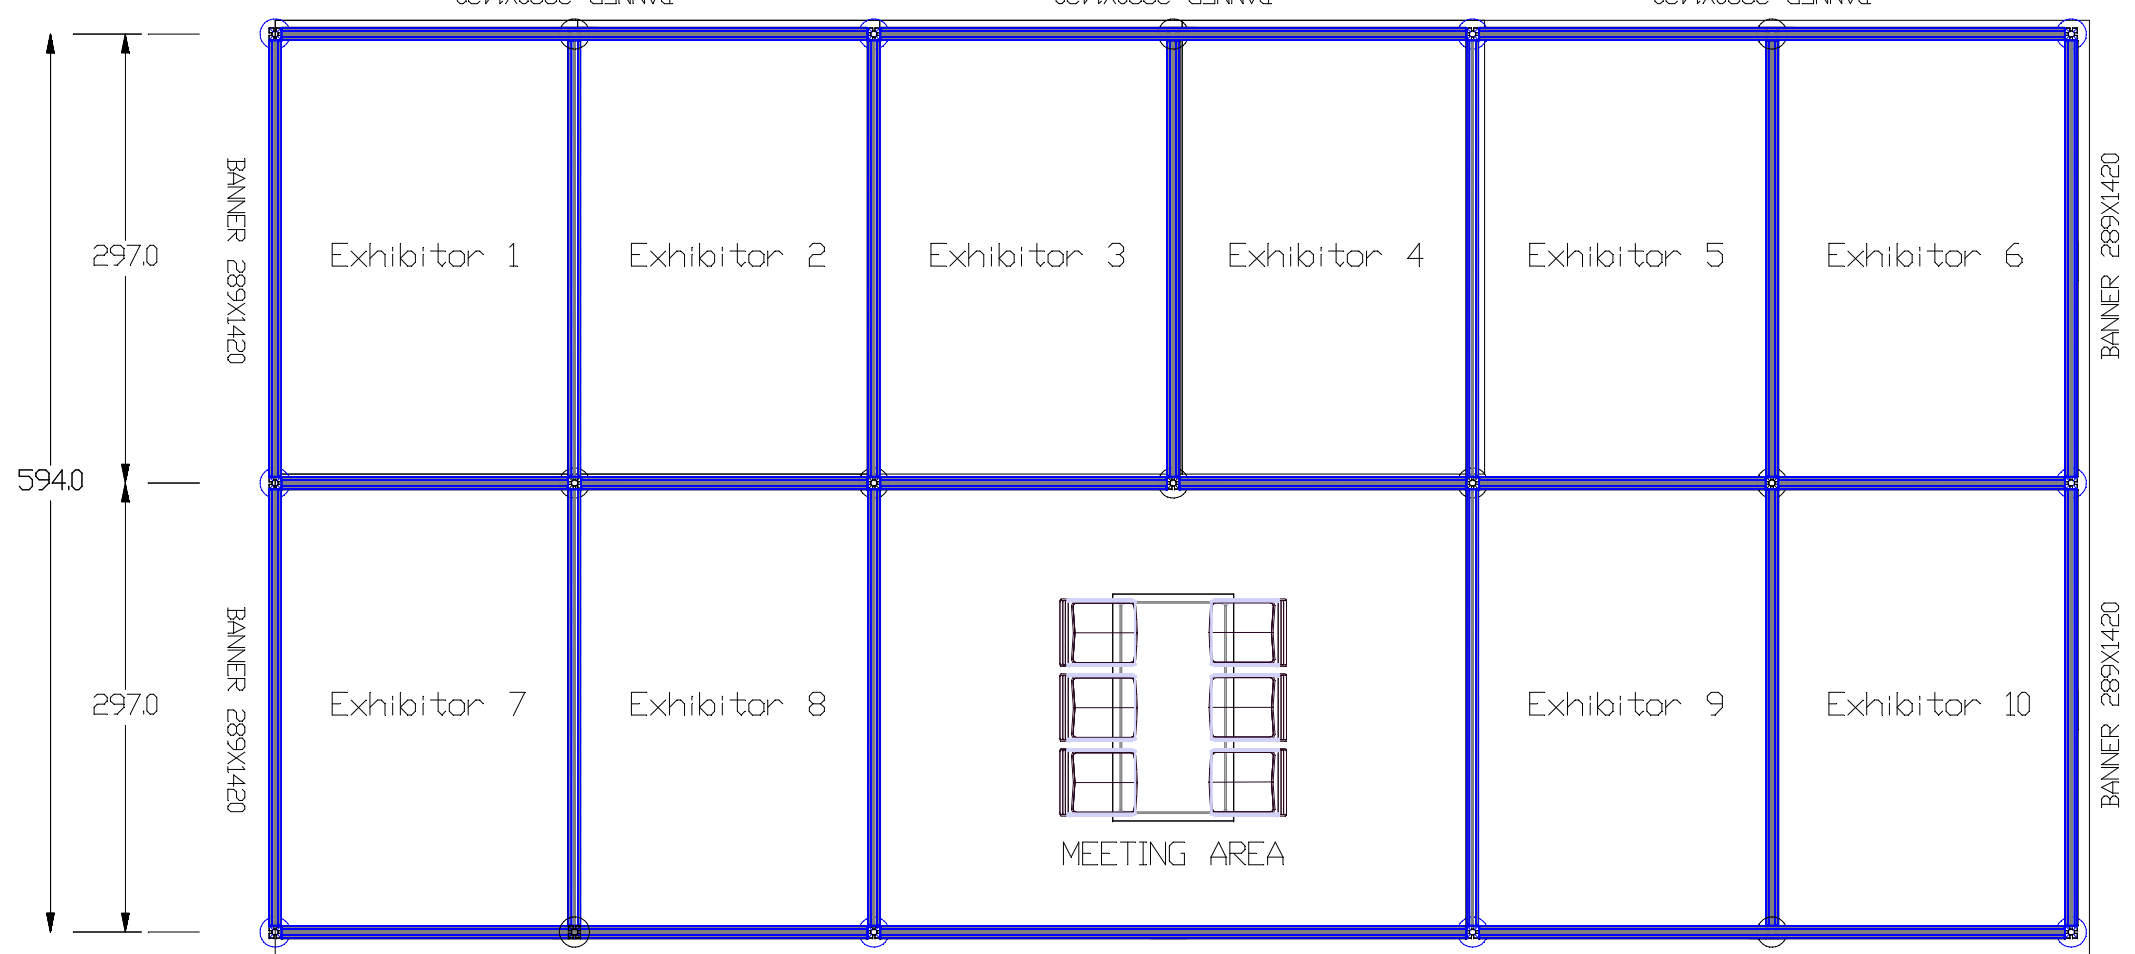

FRONT VIEW

TOP VIEW

IMPRESSION

IMPRESSION

GRAPHIC SIZE BANNER:

- A 3880 x 1420 mm (WxH)**
- B 2890 x 2340 mm (WxH)**
- C 2890 x 1420 mm (WxH)**
- D 1900 x 2340 mm (WxH)**

EUROPEAN UTILITY WEEK
 STAND B.B35
 SCALE 1 : 50 @ A2