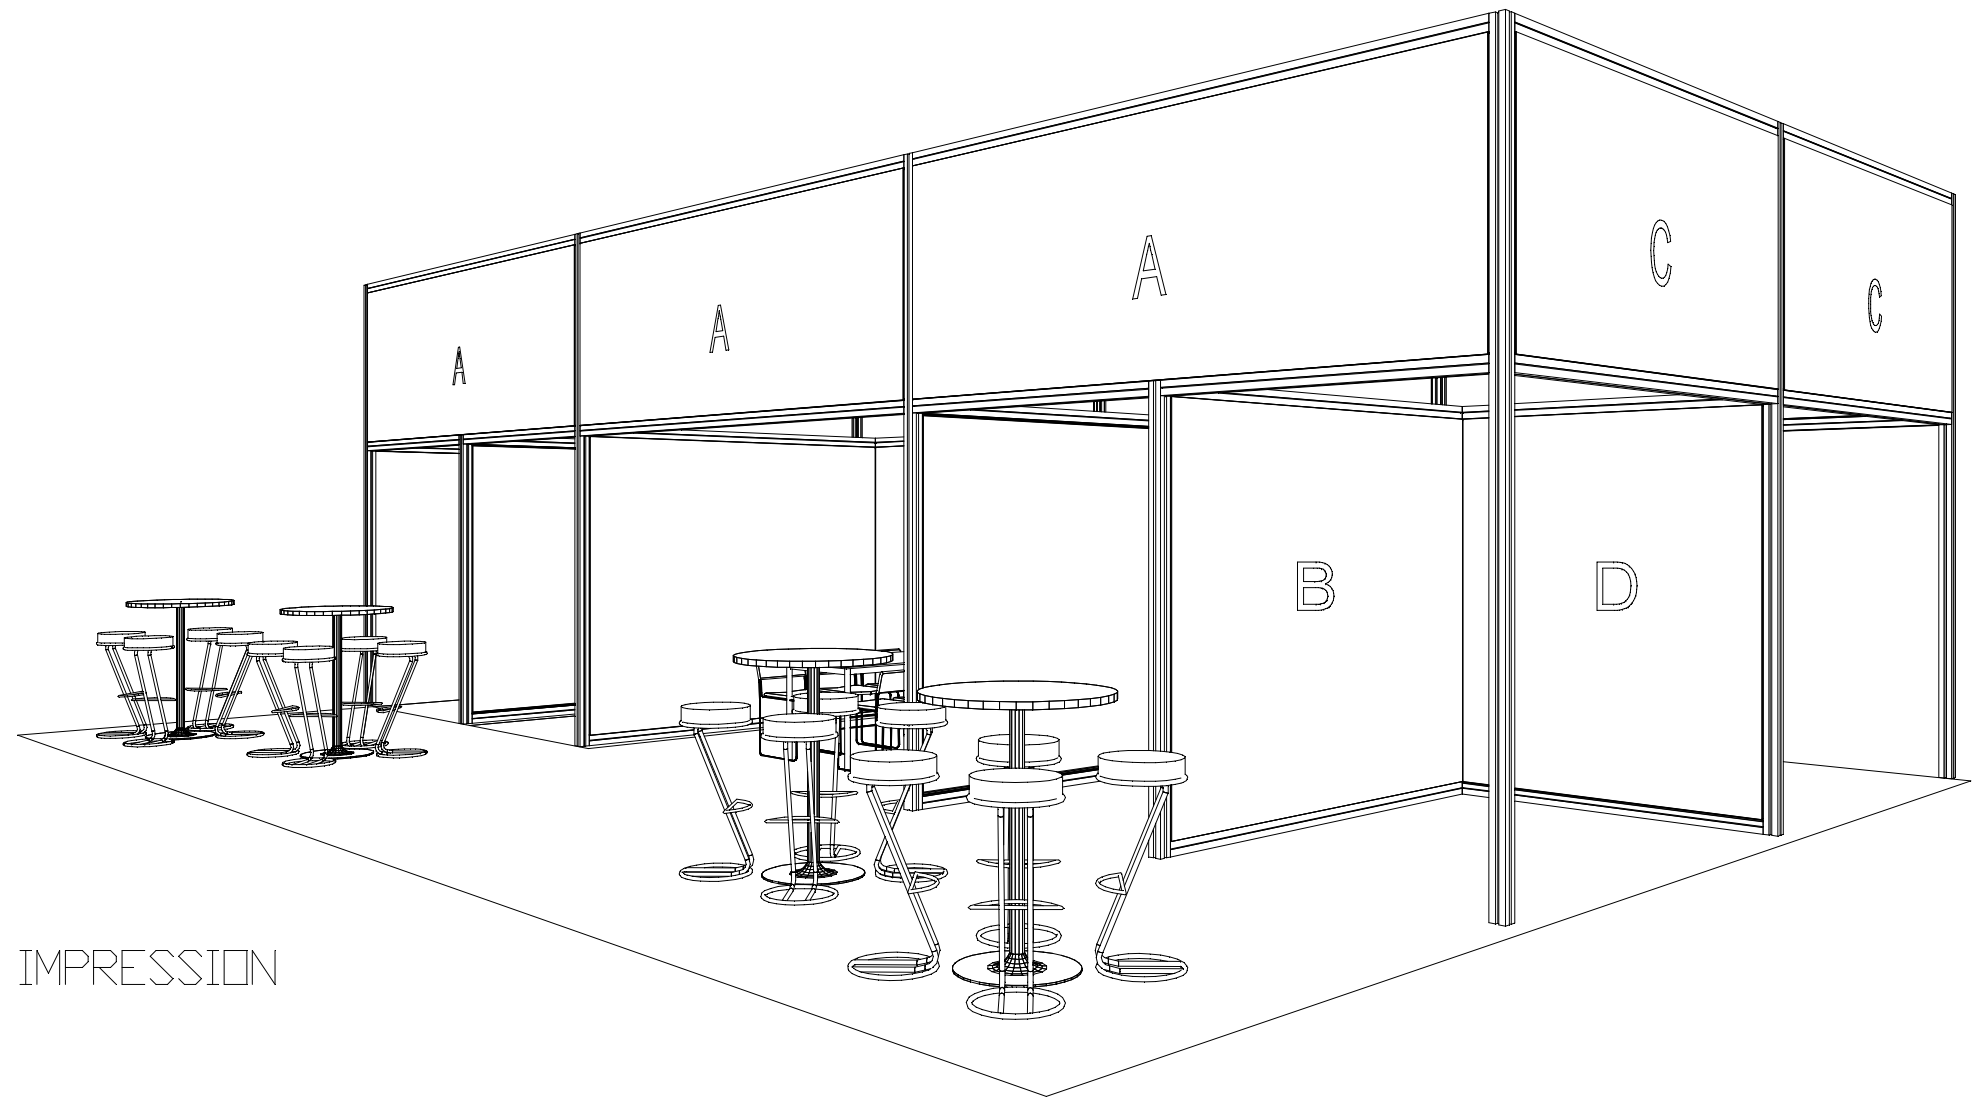

FRONT VIEW

TOP VIEW

IMPRESSION

IMPRESSION

GRAPHIC SIZE BANNER:

- A 3880 x 1420 mm (WxH)**
- B 2890 x 2340 mm (WxH)**
- C 2890 x 1420 mm (WxH)**
- D 1900 x 2340 mm (WxH)**

EUROPEAN UTILITY WEEK
 STAND B.B35
 SCALE 1 : 50 @ A2